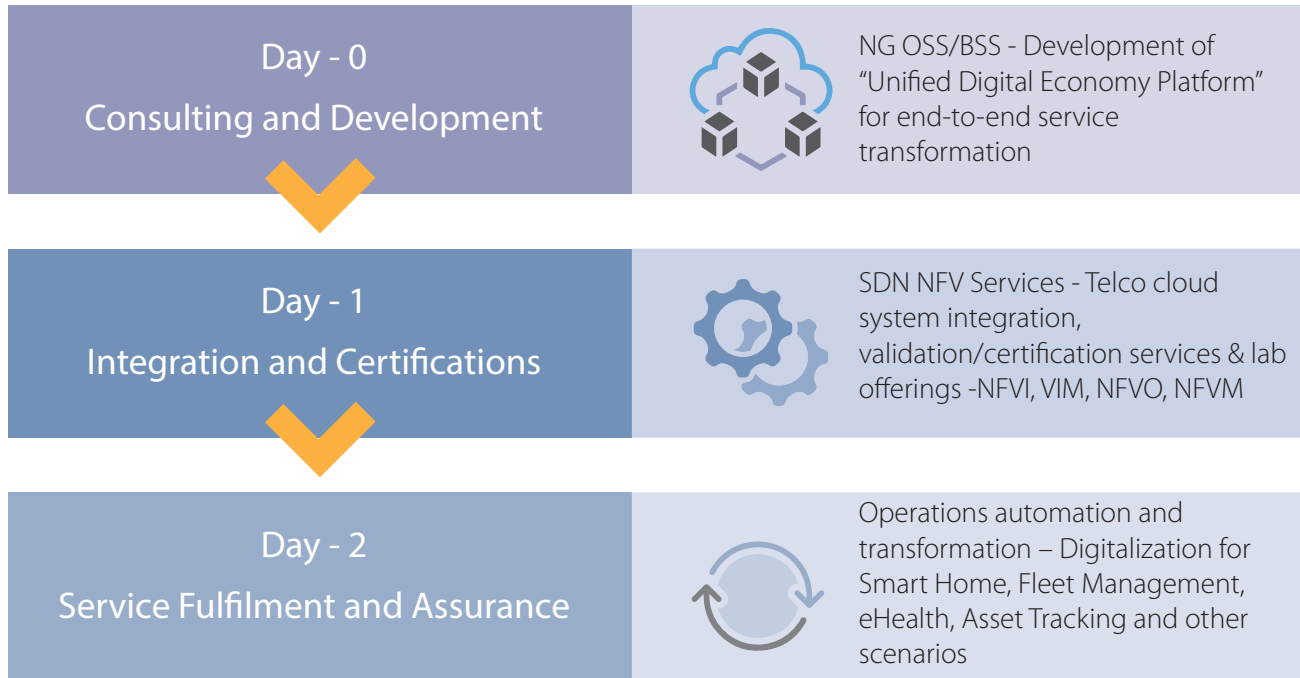

While technologies such as SDN and NFV offer flexible infrastructure and services orchestration that can help to derive higher value out of network assets, rapid roll-out of personalized services is paramount to create a seamless ultra-broadband consumer experience.

A configurable, future proof automation framework is also needed to create a unified window for service planning and fulfillment. This can help to reduce OPEX significantly while accelerating the speed of service deployment for the consumer.

NETWORK TRANSFORMATION SERVICES

Cloud services, SDWAN, IoT services, HD-Video On Demand, UCC, Managed Security Services

Differentiators

OSM orchestrator and Network operations transformational framework: Reduces integration costs of VNF life cycle management in a multi-partner ecosystem

- BSS/ OSS & SD-WAN integration
- Test strategy and trial
- Automated validation